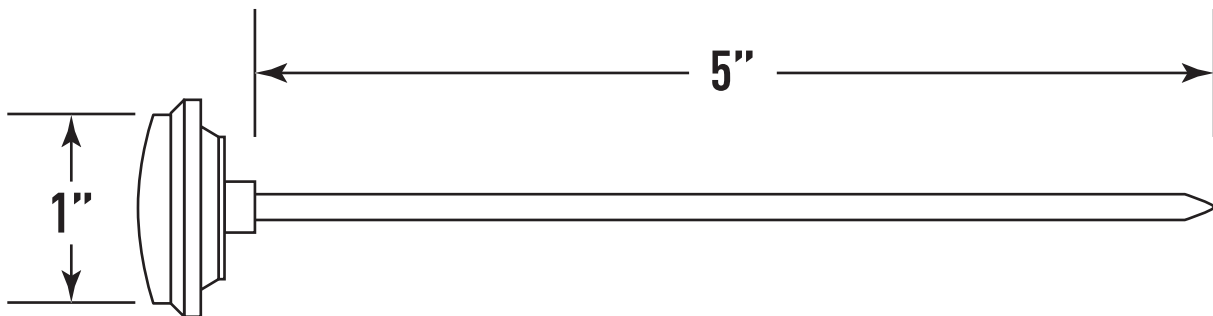

# Pocket Test Thermometer

Digital

Marsh Instruments Digital Pocket Thermometers have a 3.5 digit LCD display, ABS case, and a 304 stainless steel 5" long stem. The accuracy is 2F with an update time of 10 seconds. Each unit has an on-off switch for longer battery life and comes with the protective carrying case.

## Product Dimensions

### Dial Size(s)

1" Face (25mm)